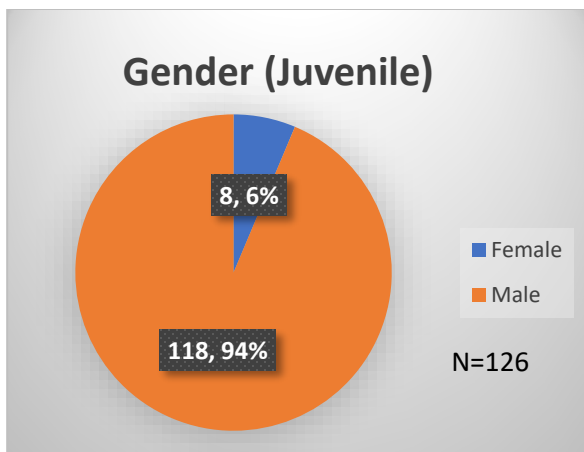

Daily Data Dashboard – February 27, 2023

Demographics for JTDC Population

Monday Morning Midnight Count

Total # of probation Involved youth¹: 1,114

¹ Probation Active: Any youth who is pending sentencing with an active social history, has been formally placed on probation or supervision with Cook County Juvenile Probation on the date of the report.

*Age, Gender and Race for Criminal Court population (N=1) is not represented in this report.

Data sources: cFive Supervisor – Probation Population and RMIS – JTDC Population

Daily Data Dashboard – February 27, 2023
Demographics for JTDC Population
Monday Morning Midnight Count