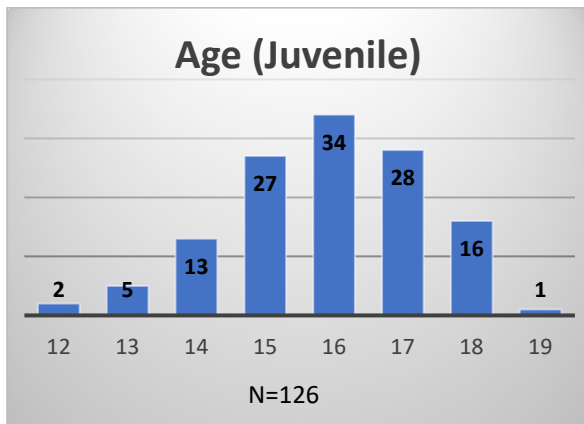

Daily Data Dashboard – February 27, 2023

Demographics for JTDC Population

Monday Morning Midnight Count

Total # of probation Involved youth¹: 1,114

¹ Probation Active: Any youth who is pending sentencing with an active social history, has been formally placed on probation or supervision with Cook County Juvenile Probation on the date of the report.

*Age, Gender and Race for Criminal Court population (N=1) is not represented in this report.

Data sources: cFive Supervisor – Probation Population and RMIS – JTDC Population

Daily Data Dashboard – February 27, 2023
Demographics for JTDC Population
Monday Morning Midnight Count