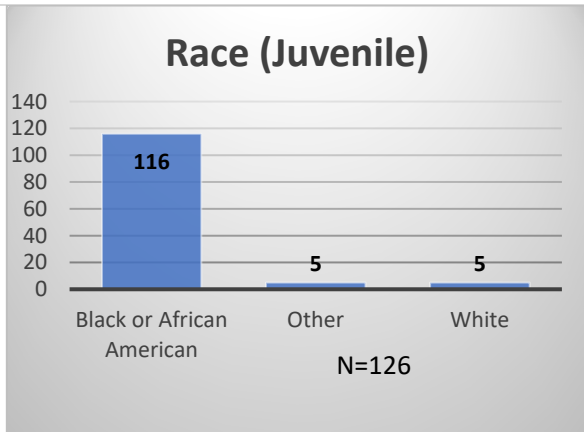

Daily Data Dashboard – February 27, 2023

Demographics for JTDC Population

Monday Morning Midnight Count

Total # of probation Involved youth¹: 1,114

¹ Probation Active: Any youth who is pending sentencing with an active social history, has been formally placed on probation or supervision with Cook County Juvenile Probation on the date of the report.

*Age, Gender and Race for Criminal Court population (N=1) is not represented in this report.

Data sources: cFive Supervisor – Probation Population and RMIS – JTDC Population

Daily Data Dashboard – February 27, 2023
Demographics for JTDC Population
Monday Morning Midnight Count