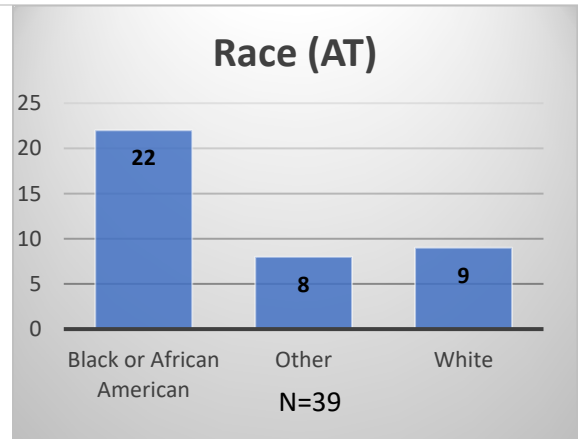

Daily Data Dashboard – February 27, 2023

Demographics for JTDC Population

Monday Morning Midnight Count

Total # of probation Involved youth¹: 1,114

¹ Probation Active: Any youth who is pending sentencing with an active social history, has been formally placed on probation or supervision with Cook County Juvenile Probation on the date of the report.

*Age, Gender and Race for Criminal Court population (N=1) is not represented in this report.

Data sources: cFive Supervisor – Probation Population and RMIS – JTDC Population

Daily Data Dashboard – February 27, 2023
Demographics for JTDC Population
Monday Morning Midnight Count