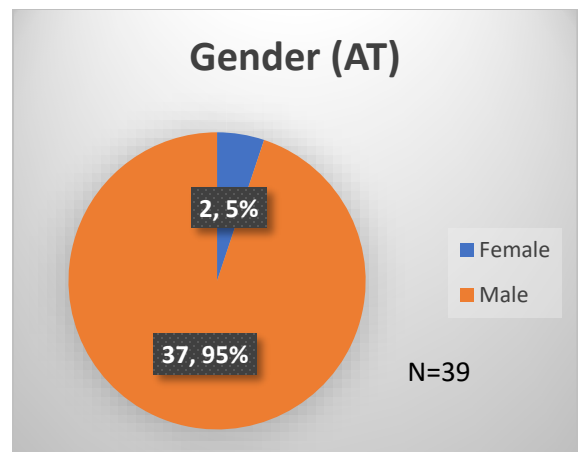

Daily Data Dashboard – February 27, 2023

Demographics for JTDC Population

Monday Morning Midnight Count

Total # of probation Involved youth¹: 1,114

¹ Probation Active: Any youth who is pending sentencing with an active social history, has been formally placed on probation or supervision with Cook County Juvenile Probation on the date of the report.

*Age, Gender and Race for Criminal Court population (N=1) is not represented in this report.

Data sources: cFive Supervisor – Probation Population and RMIS – JTDC Population

Daily Data Dashboard – February 27, 2023
Demographics for JTDC Population
Monday Morning Midnight Count