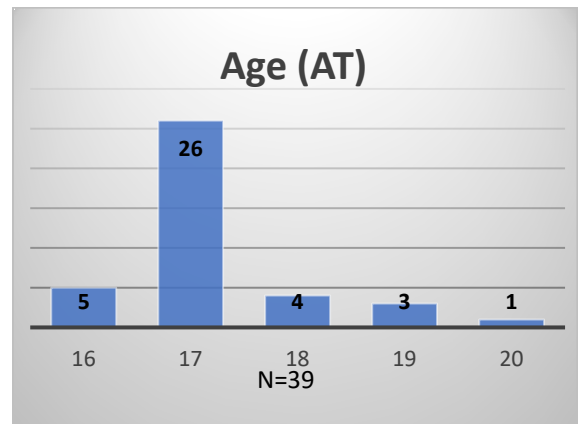

Daily Data Dashboard – February 27, 2023

Demographics for JTDC Population

Monday Morning Midnight Count

Total # of probation Involved youth¹: 1,114

¹ Probation Active: Any youth who is pending sentencing with an active social history, has been formally placed on probation or supervision with Cook County Juvenile Probation on the date of the report.

*Age, Gender and Race for Criminal Court population (N=1) is not represented in this report.

Data sources: cFive Supervisor – Probation Population and RMIS – JTDC Population

Daily Data Dashboard – February 27, 2023
Demographics for JTDC Population
Monday Morning Midnight Count