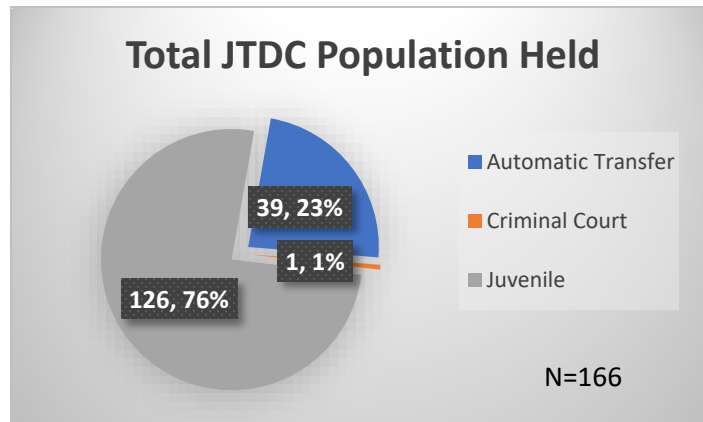

Daily Data Dashboard – February 27, 2023

Demographics for JTDC Population

Monday Morning Midnight Count

Total # of probation Involved youth¹: 1,114

¹ Probation Active: Any youth who is pending sentencing with an active social history, has been formally placed on probation or supervision with Cook County Juvenile Probation on the date of the report.

*Age, Gender and Race for Criminal Court population (N=1) is not represented in this report.

Data sources: cFive Supervisor – Probation Population and RMIS – JTDC Population

Daily Data Dashboard – February 27, 2023
Demographics for JTDC Population
Monday Morning Midnight Count